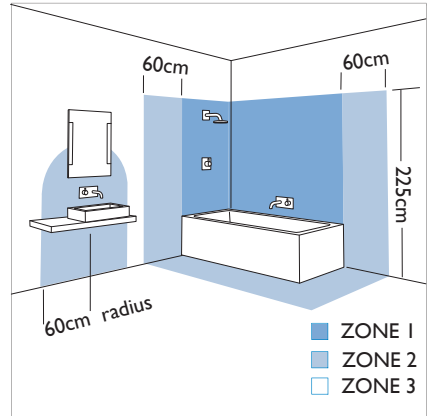

2 x 40w max E14		excl.
--------------------	--	-------

Zones **3**

Shaver socket can only be used with electric shavers and electric toothbrushes.